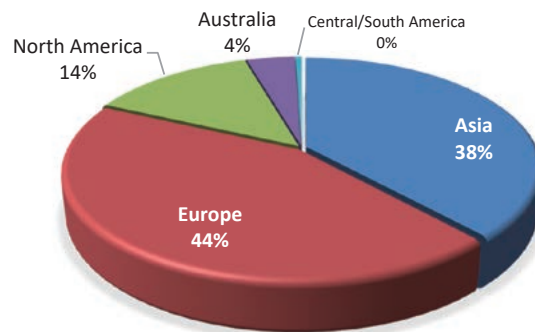

Appendix 2 – NUPACE Data

A. Annual Breakdown of Inbound Exchange (NUPACE) Student Numbers Feb 1996 – Mar 2024 (Total 2,821 Students)

B. Inbound Exchange (NUPACE) Students by Region of Home Institution Feb 1996 – Mar 2024 (Total 2,821 Students)

C. Inbound Exchange (NUPACE) Students by Region of Home Institution Apr 2023 – Mar 2024 (Total 199 Students)

D. Inbound Exchange (NUPACE) Students by Location of Home Institution Apr 2023 – Mar 2024 (Total 199 Students)