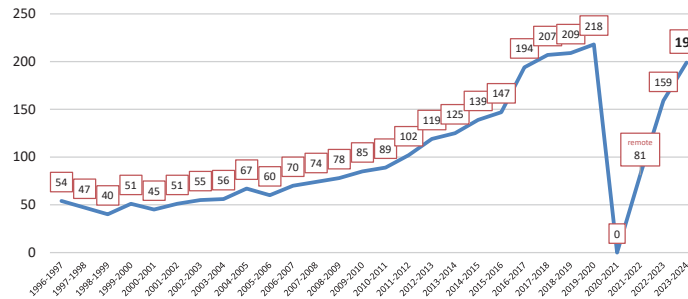

Appendix 2 – NUPACE Data

A. Annual Breakdown of Inbound Exchange (NUPACE) Student Numbers Feb 1996 – Mar 2024 (Total 2,821 Students)

B. Inbound Exchange (NUPACE) Students by Region of Home Institution Feb 1996 – Mar 2024 (Total 2,821 Students)

C. Inbound Exchange (NUPACE) Students by Region of Home Institution Apr 2023 – Mar 2024 (Total 199 Students)

D. Inbound Exchange (NUPACE) Students by Location of Home Institution Apr 2023 – Mar 2024 (Total 199 Students)