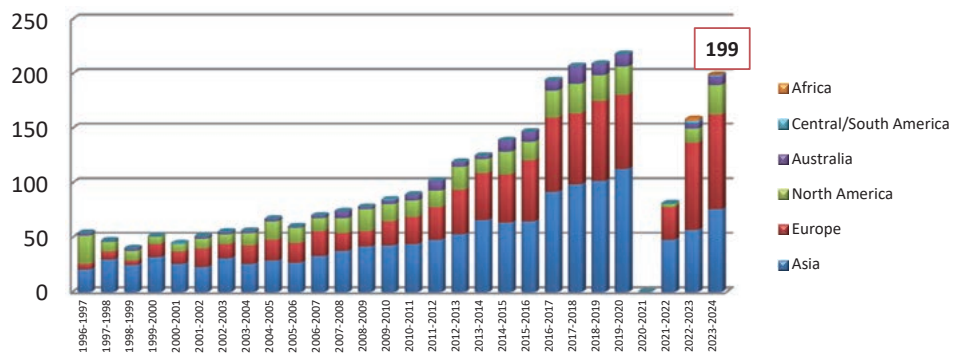

Appendix 2 – NUPACE Data

A. Annual Breakdown of Inbound Exchange (NUPACE) Student Numbers Feb 1996 – Mar 2024 (Total 2,821 Students)

B. Inbound Exchange (NUPACE) Students by Region of Home Institution Feb 1996 – Mar 2024 (Total 2,821 Students)

C. Inbound Exchange (NUPACE) Students by Region of Home Institution Apr 2023 – Mar 2024 (Total 199 Students)

D. Inbound Exchange (NUPACE) Students by Location of Home Institution Apr 2023 – Mar 2024 (Total 199 Students)